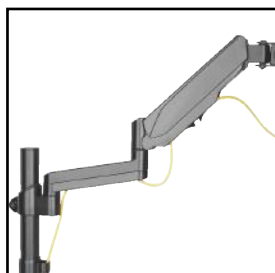

Single Monitor Desk Mount EMEXCAL0101B

Specification Sheet

466mm

440mm

+/- 35°

+/- 180°

Yes

8Kg

VESA M10-D
75 x 75
100 x 100

Ideal For

Home

Education

Manufacturing

Commerical

- Quick Release VESA Plate
- 8KG Capacity
- VESA 75mm x 75mm or 100mm x 100mm
- Integrated Cable Management

The precision engineered Excalibur Monitor mount is a high performance, ergonomic solution designed to support a single screens up to 8Kg. The built-in gas spring allows for smooth and accurate adjustment enabling you position your monitors perfectly. Flexible tilt, pivot and swivel functionality allows you to position screens anywhere in the 3D space. Moreover, the product incorporates a quick-release VESA plate which makes installation and maintenance a breeze. Integrated cable management keeps the entire arm looking tidy and presentable.