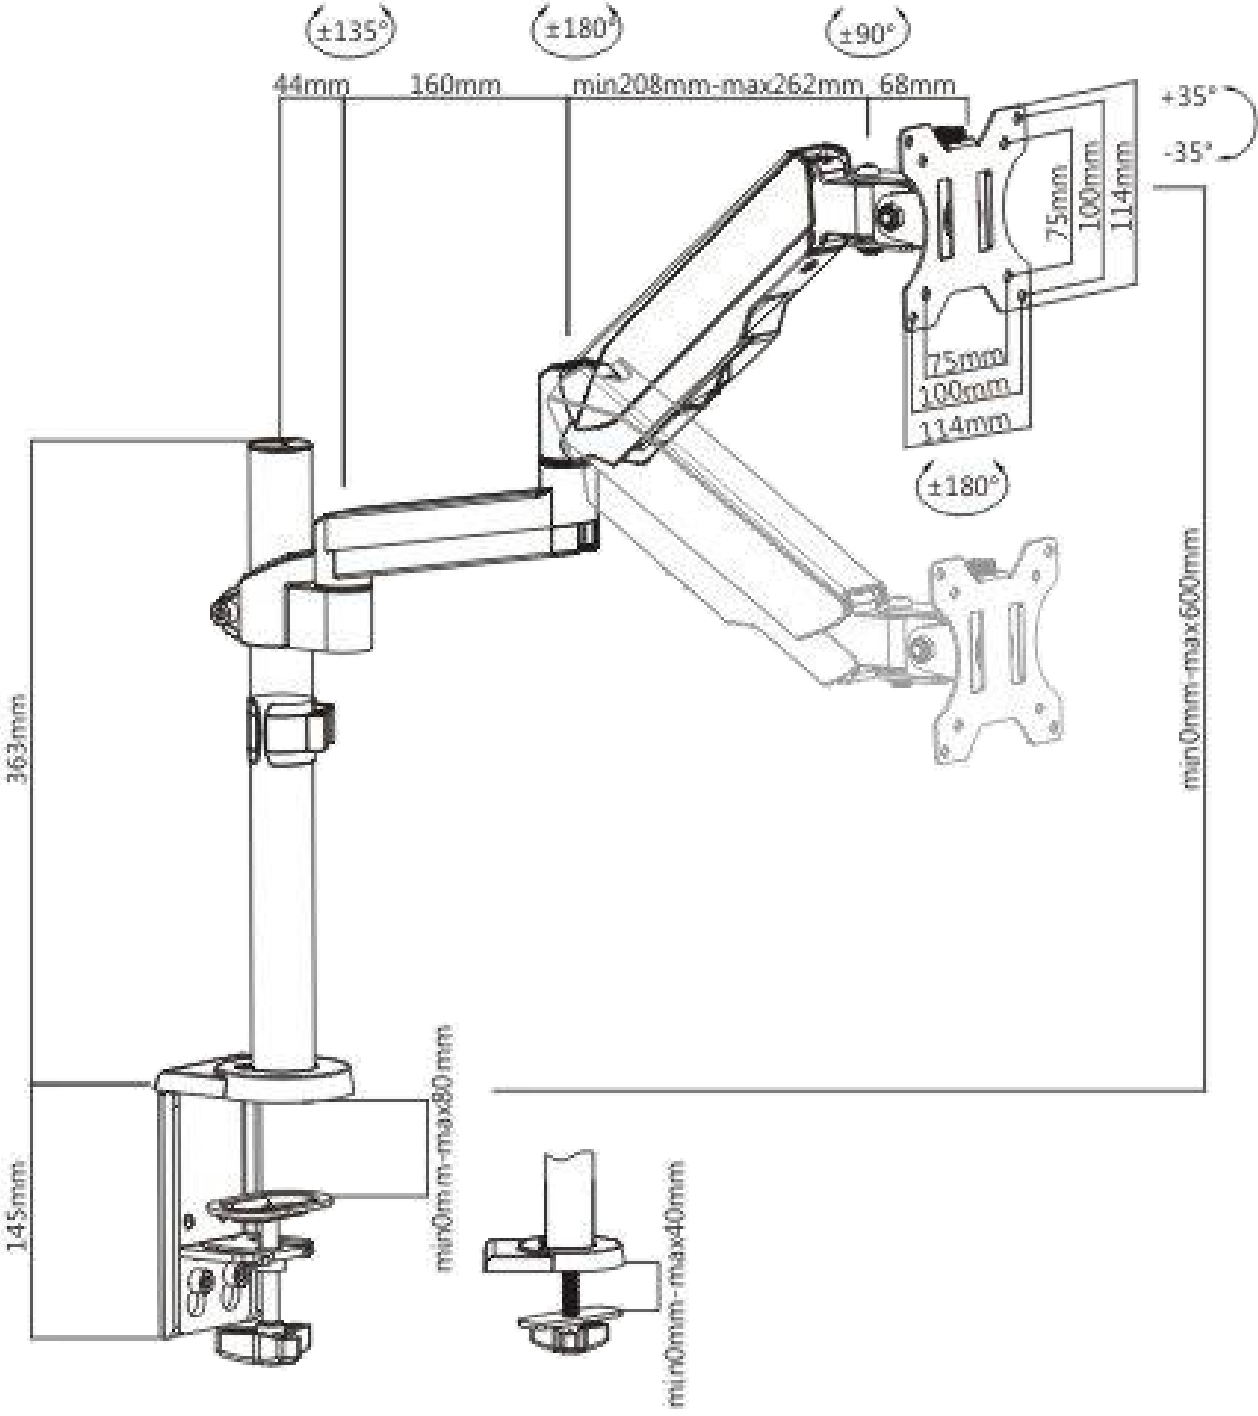

Single Monitor Desk Mount EMEXCAL0101B

Specification Sheet

466mm

440mm

+/- 35°

+/- 180°

Yes

8Kg

VESA M10-D
75 x 75
100 x 100

Ideal For

Home

Education

Manufacturing

Commerical

- Quick Release VESA Plate
- 8KG Capacity
- VESA 75mm x 75mm or 100mm x 100mm
- Integrated Cable Management

The precision engineered Excalibur Monitor mount is a high performance, ergonomic solution designed to support a single screens up to 8Kg. The built-in gas spring allows for smooth and accurate adjustment enabling you position your monitors perfectly. Flexible tilt, pivot and swivel functionality allows you to position screens anywhere in the 3D space. Moreover, the product incorporates a quick-release VESA plate which makes installation and maintenance a breeze. Integrated cable management keeps the entire arm looking tidy and presentable.