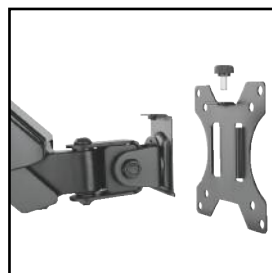

Single Monitor Desk Mount EMEXCAL0101B

Specification Sheet

466mm

440mm

+/- 35°

+/- 180°

Yes

8Kg

VESA M10-D
75 x 75
100 x 100

Ideal For

Home

Education

Manufacturing

Commerical

- Quick Release VESA Plate
- 8KG Capacity
- VESA 75mm x 75mm or 100mm x 100mm
- Integrated Cable Management

The precision engineered Excalibur Monitor mount is a high performance, ergonomic solution designed to support a single screens up to 8Kg. The built-in gas spring allows for smooth and accurate adjustment enabling you position your monitors perfectly. Flexible tilt, pivot and swivel functionality allows you to position screens anywhere in the 3D space. Moreover, the product incorporates a quick-release VESA plate which makes installation and maintenance a breeze. Integrated cable management keeps the entire arm looking tidy and presentable.