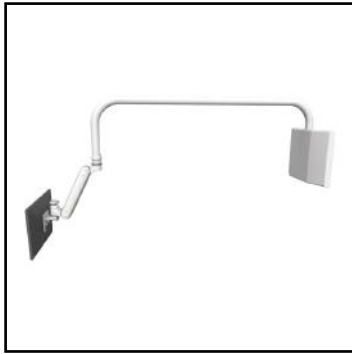

EMUL1821-OHAP-MW

Ultra Long Reach Medical Arm
Wall Mount
No Handle
Medical White

EMUL1821-OHAP-QG

Ultra Long Reach Medical Arm
Wall Mount
No Handle
Light Grey

EMUL1821-OHAP-TB

Ultra Long Reach Medical Arm
Wall Mount
No Handle
Black