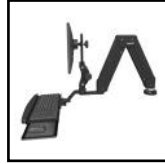

**Ideal For**

**Healthcare**

**Education**

**Manufacturing**

**Commerical**

**EMELP5216-DT-KUB-MW**

EMELP5216 Medical Mount  
Desk Mount  
Ultra Attachment  
Ultra Keyboard Tray  
Medical White

**EMELP5216-DT-KUB-QG**

EMELP5216 Medical Mount  
Desk Mount  
Ultra Attachment  
Ultra Keyboard Tray  
Light Grey

**EMELP5216-DT-KUB-TB**

EMELP5216 Medical Mount  
Desk Mount  
Ultra Attachment  
Ultra Keyboard Tray  
Black

**EMELP5216-DT-KPB-MW**