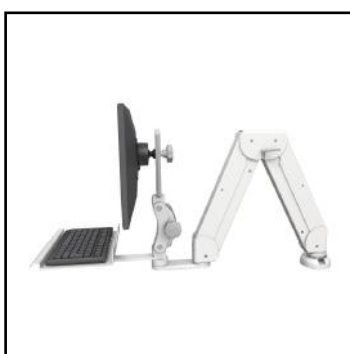

EMELP5216-DT-KU12-MW

EMELP5216 Medical Mount
Desk Mount
Ultra Attachment
Mini Keyboard Tray
Medical White

EMELP5216-DT-KU12-QG

EMELP5216 Medical Mount
Desk Mount
Ultra Attachment
Mini Keyboard Tray
Light Grey

EMELP5216-DT-KU12-TB

EMELP5216 Medical Mount
Desk Mount
Ultra Attachment
Mini Keyboard Tray
Black