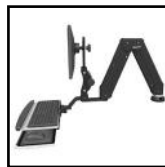

EMELP5216-DT-KUC-QG

EMELP5216 Medical Mount
Desk Mount
Ultra Attachment
Composite Keyboard Tray
Light Grey

EMELP5216-DT-KUC-TB

EMELP5216 Medical Mount
Desk Mount
Ultra Attachment
Composite Keyboard Tray
Black