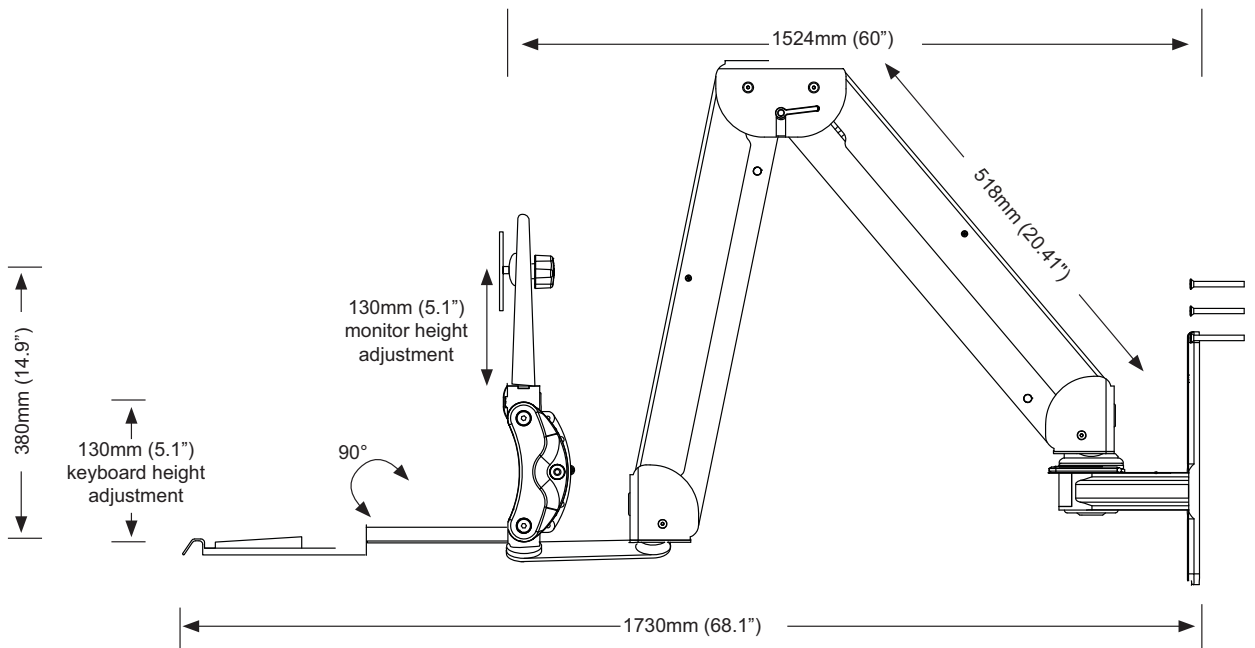

Monitor and keyboard folds to within 250mm (2.8")

Monitor only folds to within 160mm (6.3")