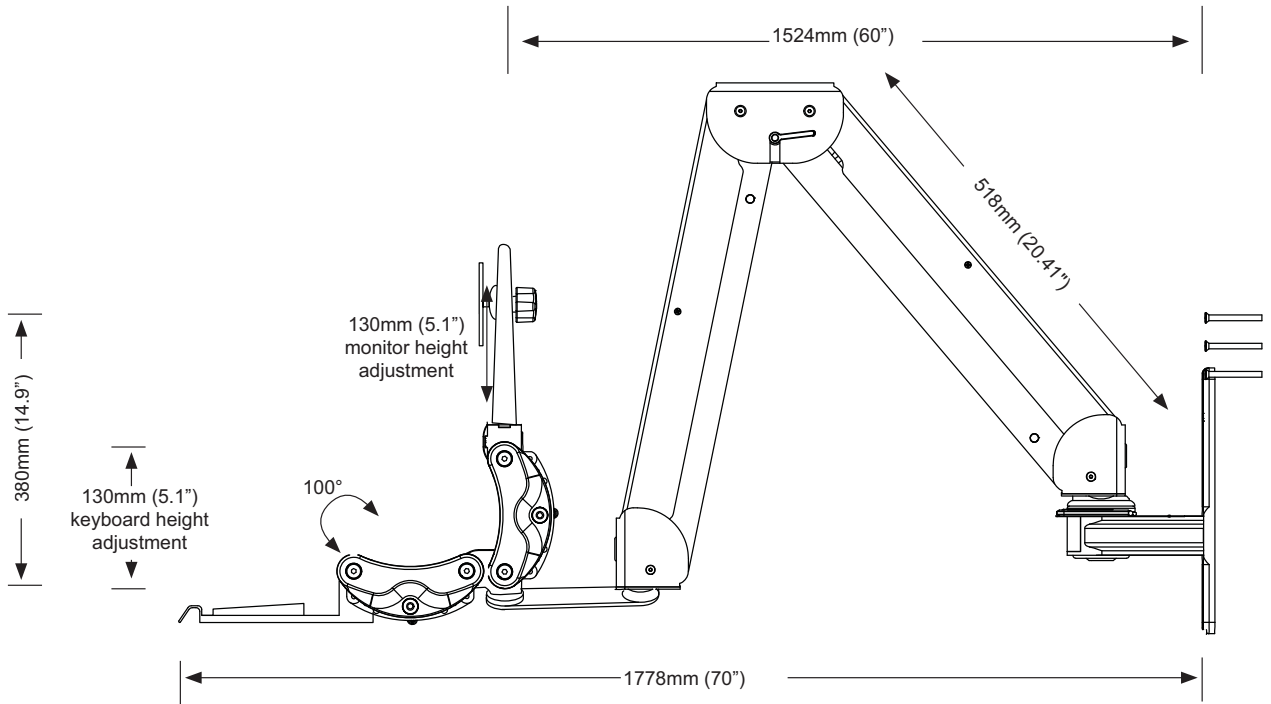

**EMELP5220-F8X48-KU12F-TB** Elite with Paralink LCD / LED mount, 48" tall floor mount, Paralink monitor adjuster, Ultra keyboard attachment, Ultra 12" mini flat keyboard tray. Black finish.

	<p><b>EMTMD12</b> <b>EMTMD26</b> <b>EMTMD36</b></p>	<p>300mm (12") MD aluminium wall track 660mm (26") MD aluminium wall track 910mm (36") MD aluminium wall track</p>
	<p><b>EMTAMD2KIT</b></p>	<p>Elite track mount adaptor kit</p>
	<p><b>EMBICWMPAD</b></p>	<p>Specially designed to fit the Ultra Ergonomic (standard width) keyboard support tray. Finished in blue.</p>
	<p><b>EMB000S540</b></p>	<p>Gel wrist rest</p>
	<p><b>EMKSCANBRK-QG</b> <b>EMKSCANBRK-TB</b> <b>EMKSCANBRK-MW</b></p>	<p>Barcode scanner bracket, Light Grey Barcode scanner bracket, Black Barcode scanner bracket, Medical white</p>
	<p><b>EMPAM</b></p>	<p>Power Pack mount</p>

Monitor and keyboard folds to within 250mm (2.8")

Monitor only folds to within 160mm (6.3")