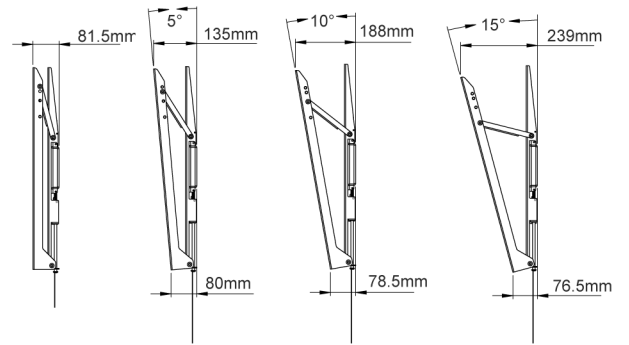

FRONT VIEW

SIDE VIEW

REAR VIEW

TOP VIEW