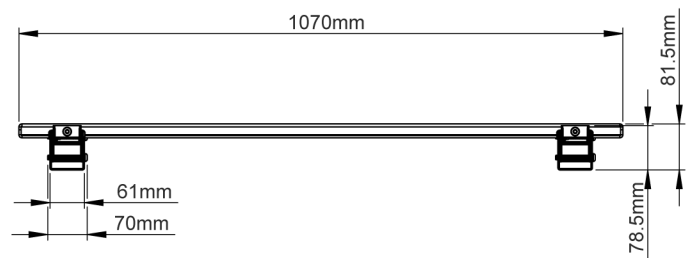

## Specification Sheet

Up to  
0mm

0mm

15°

+/- 0°

130Kg

Up to  
1000mm  
x  
600mm

### Commerical

- Can support up to 130Kg
- Can fit VESA & Non-VESA fittings up to 1000mm x 600mm
- Can be combined with ErgoMounts Collars & Poles for ceiling mounting
- Height adjustment screws for easy leveling once installed
- Notched tilt adjustment

With keyhole fixings on the wall plate and a hook-on mounting system, the ErgoMounts EMZ800 is designed for an easy installation and features height adjustment screws which allow the screen to be levelled once mounted.

FRONT VIEW

SIDE VIEW

REAR VIEW

TOP VIEW

 Unit 10 Pegasus Court, North Lane, Aldershot,  
Hampshire, England, United Kingdom

 +44 (0) 1252 333 326

 [sales@ergomounts.co.uk](mailto:sales@ergomounts.co.uk)

 [www.ergomounts.co.uk](http://www.ergomounts.co.uk)