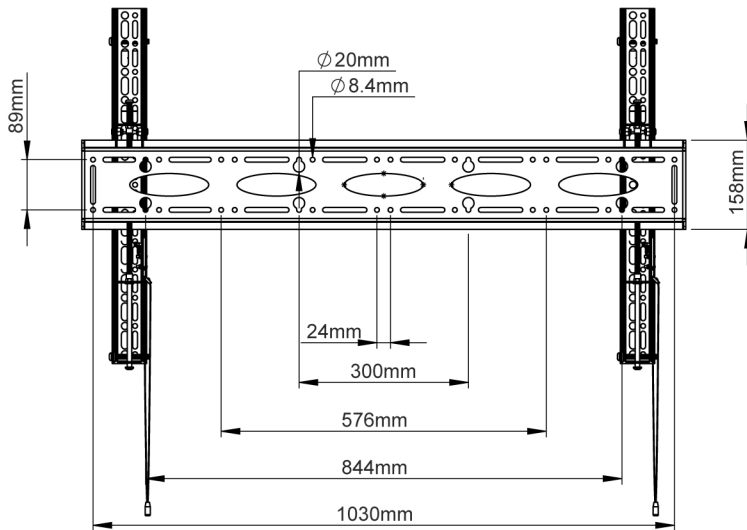

### Commerical

- Can support up to 130Kg
- Can fit VESA & Non-VESA fittings up to 1000mm x 600mm
- Can be combined with ErgoMounts Collars & Poles for ceiling mounting
- Height adjustment screws for easy leveling once installed
- Notched tilt adjustment

Designed to mount the largest screens on the market, the heavy duty EMZ800 is capable of supporting weights of 130kg when wall mounted. Ideal for screens over 65" the mount features a choice of 4 tilt positions from 0° up to 15° with the universal interface accommodating screens with mounting patterns up to 1000mm x 600mm.

With keyhole fixings on the wall plate and a hook-on mounting system, the ErgoMounts EMZ800 is designed for an easy installation and features height adjustment screws which allow the screen to be levelled once mounted.

FRONT VIEW

SIDE VIEW

REAR VIEW

TOP VIEW

 Unit 10 Pegasus Court, North Lane, Aldershot,  
Hampshire, England, United Kingdom

 +44 (0) 1252 333 326

 [sales@ergomounts.co.uk](mailto:sales@ergomounts.co.uk)

 [www.ergomounts.co.uk](http://www.ergomounts.co.uk)