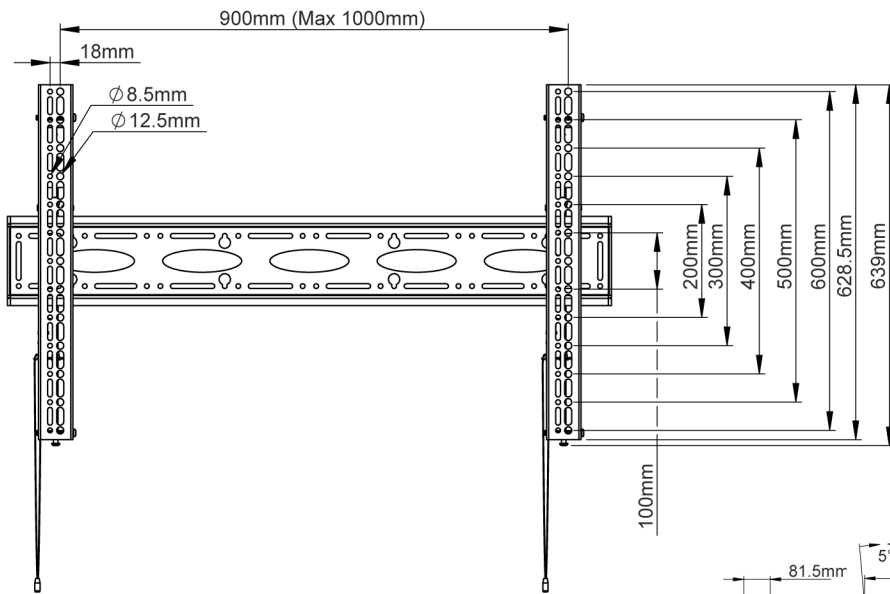

FRONT VIEW

SIDE VIEW

REAR VIEW

TOP VIEW