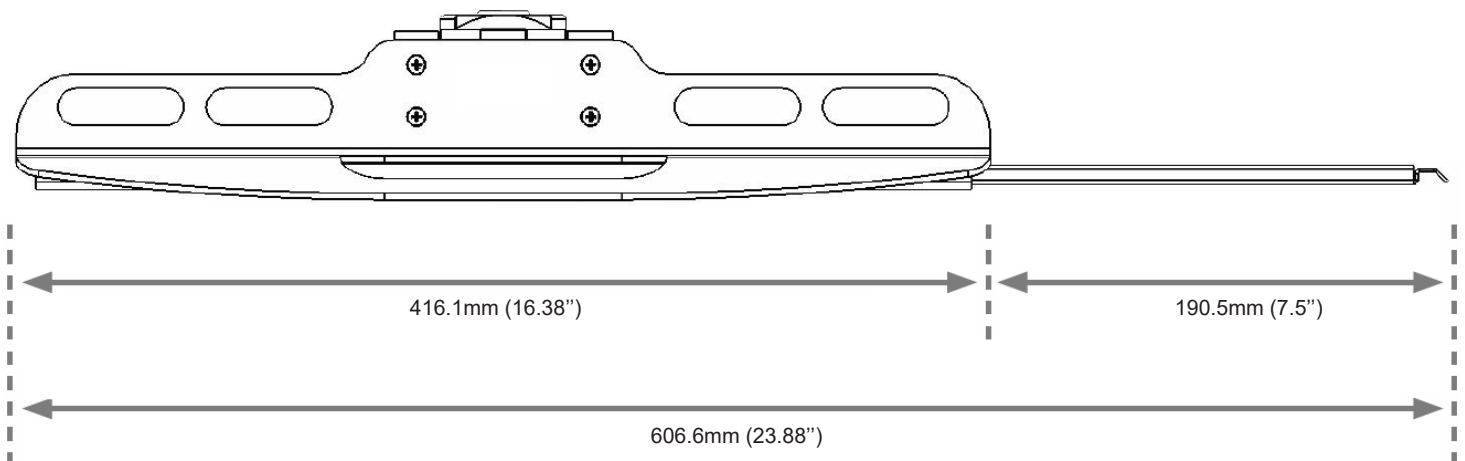

FRONT VIEW WITH MOUSE TRAY EXTENDED: