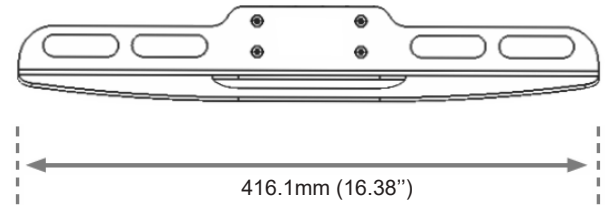

FRONT VIEW: