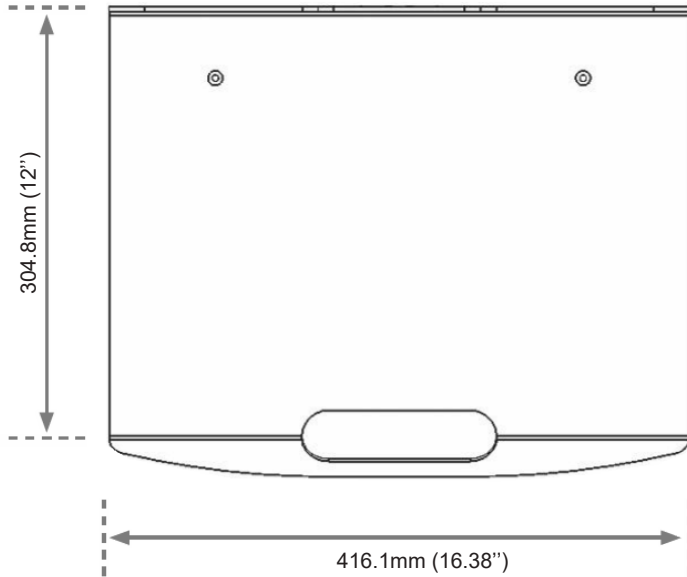

Technical Diagram:

TOP VIEW: