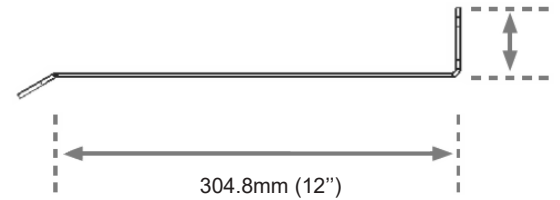

Technical Diagram:

SIDE VIEW: