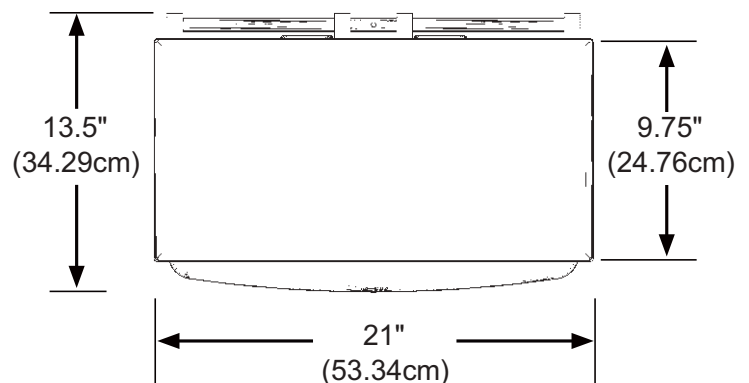

Keyboard Dimensions:

Ultra Keyboard Tray

Composite Keyboard Tray

Mini Keyboard Tray

Platform Tray

Worksurface Tray

 Unit 10 Pegasus Court, North Lane, Aldershot,
Hampshire, England, United Kingdom

 +44 (0) 1252 333 326