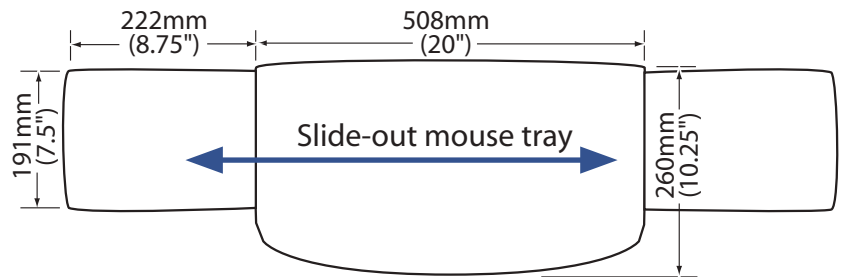

Keyboard Dimensions:

Ultra Keyboard Tray

Composite Keyboard Tray

Mini Keyboard Tray

Platform Tray

Worksurface Tray

 Unit 10 Pegasus Court, North Lane, Aldershot,
Hampshire, England, United Kingdom

 +44 (0) 1252 333 326