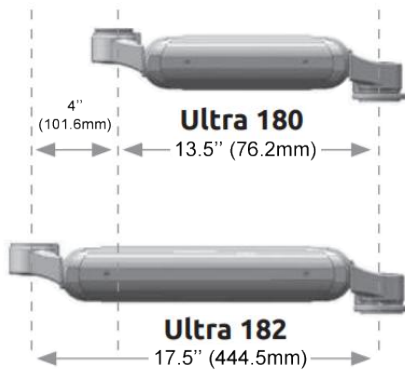

Ultra 182 Pole Mount

Specification Sheet

-  Up to 816mm
-  Up to 609.6mm
-  +/- 25°
-  +/- 180°
-  Yes
-  14.5Kg
-  VESA M100-D
75 x 75
100 x 100

Ultra 180 vs Ultra 182:

Arm Rotation:

Ideal For

Healthcare

Education

The ErgoMounts Ultra 182 Pole Mount Arm is a state of the art medical grade monitor & keyboard solution. The key difference between the Ultra 182 and the Ultra 180 is the main gas cylinder of the 182 offers a further 4" (101.6mm) of additional length. The mounting arm can rotate 360° at the pole and provides a further +/- 135° of independent pan at the monitor. The screen can tilt +/-25° to obtain the optimum viewing angles for users.