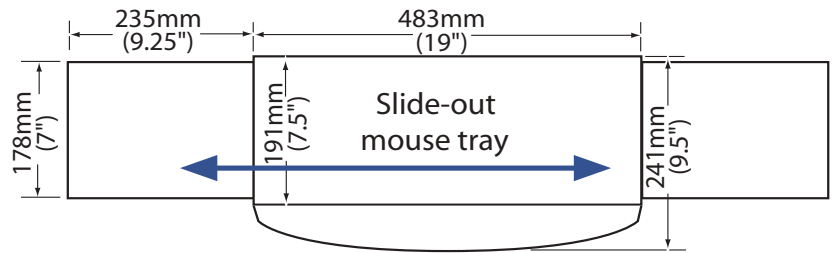

Keyboard Dimensions:

Ultra Keyboard Tray