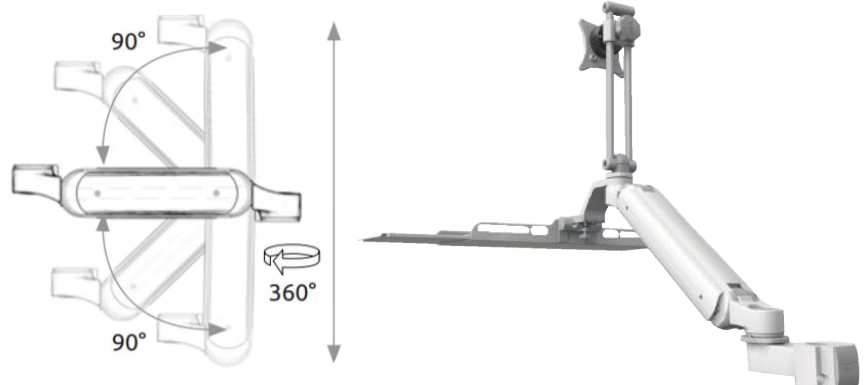

Ultra 182 Pole Mount

Specification Sheet

-  Up to 816mm
-  Up to 609.6mm
-  +/- 25°
-  +/- 180°
-  Yes
-  14.5Kg
-  VESA M100-D
75 x 75
100 x 100

Ultra 180 vs Ultra 182:

Arm Rotation:

Ideal For

Healthcare

Education

The ErgoMounts Ultra 182 Pole Mount Arm is a state of the art medical grade monitor & keyboard solution. The key difference between the Ultra 182 and the Ultra 180 is the main gas cylinder of the 182 offers a further 4" (101.6mm) of additional length. The mounting arm can rotate 360° at the pole and provides a further +/- 135° of independent pan at the monitor. The screen can tilt +/-25° to obtain the optimum viewing angles for users.