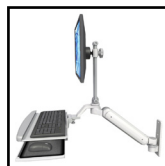

EMUL182EV7-W3-KUC-MW

Ultra 182 Monitor Wall Mount
Compact Arm
Composite Keyboard Tray
Medical White