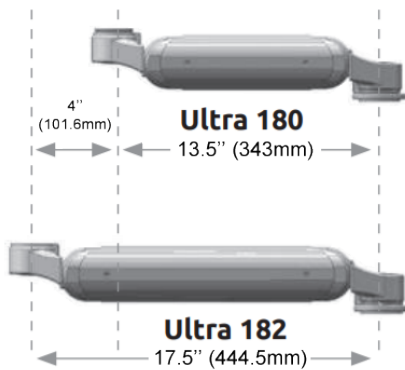

## Specification Sheet

Up to 816mm

Up to 609.6mm

+/- 25°

+/- 180°

Yes

14.5Kg

75 x 75  
100 x 100

### Ultra 180 vs Ultra 182: