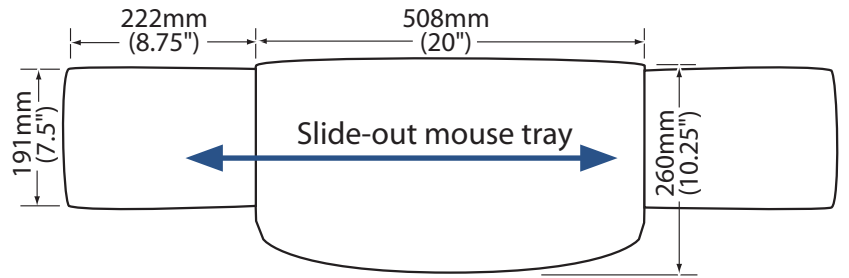

## Keyboard Dimensions:

Ultra Keyboard Tray

Composite Keyboard Tray

Mini Keyboard Tray

Platform Tray

Worksurface Tray

 Unit 10 Pegasus Court, North Lane, Aldershot,  
Hampshire, England, United Kingdom

 +44 (0) 1252 333 326