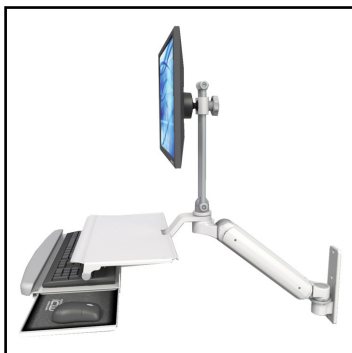

EMUL182EV7-W3-KUS-MW

Ultra 182 Monitor Wall Mount
Compact Arm
Platform Tray
Medical White

EMUL182EV7-W3-KUS-QG

Ultra 182 Monitor Wall Mount
Compact Arm
Platform Tray
Light Grey

EMUL182EV7-W3-KUS-TB

Ultra 182 Monitor Wall Mount
Compact Arm
Platform Tray
Black