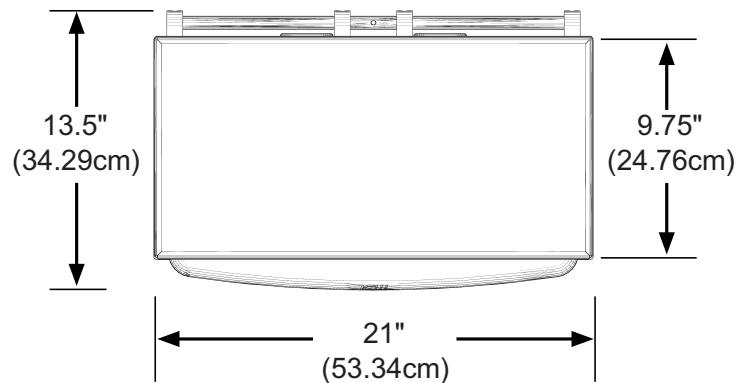

## Keyboard Dimensions:

Ultra Keyboard Tray

Composite Keyboard Tray

Mini Keyboard Tray

Platform Tray

Worksurface Tray

 Unit 10 Pegasus Court, North Lane, Aldershot,  
Hampshire, England, United Kingdom

 +44 (0) 1252 333 326