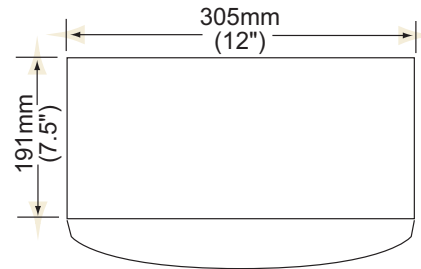

## Keyboard Dimensions:

Ultra Keyboard Tray

Composite Keyboard Tray

Mini Keyboard Tray

Platform Tray

Worksurface Tray

 Unit 10 Pegasus Court, North Lane, Aldershot,  
Hampshire, England, United Kingdom

 +44 (0) 1252 333 326