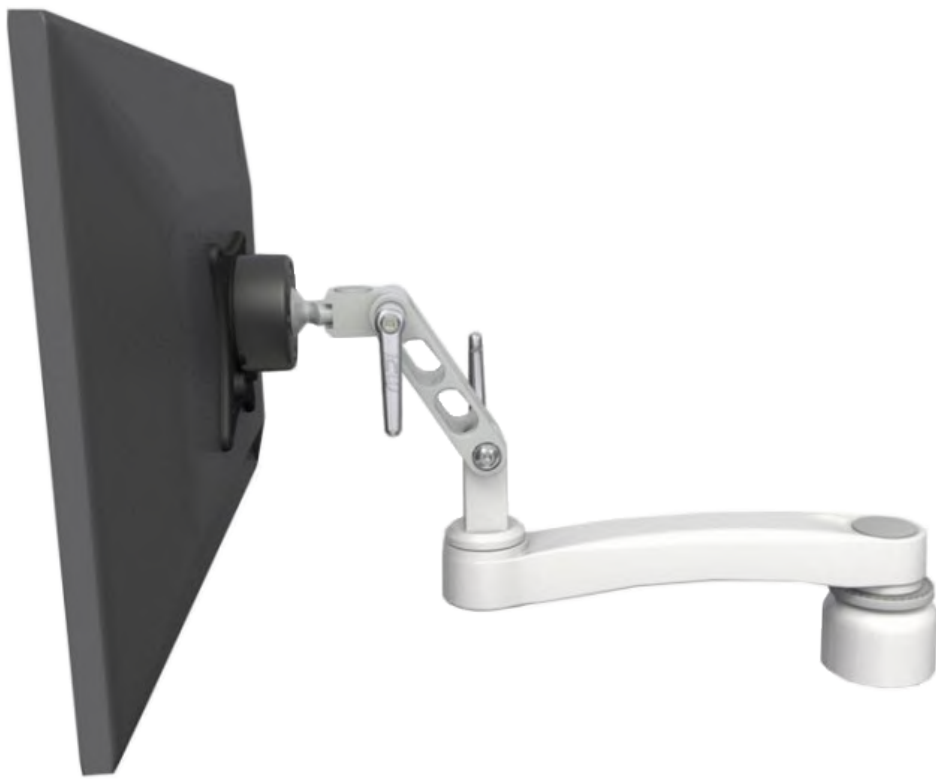

# Ultra 500 Monitor Desk Mount

Specification Sheet

-  Up to 600mm
-  100mm (Plus Riser)
-  +/- 45°
-  +/- 180°
-  No
-  8.16Kg
-  VESA M10-D  
75 x 75  
100 x 100

- Medical grade solution.
- Supports Monitors up to 8.16Kg.
- Highly adjustable.
- Billet Aluminium construction.
- Can be cleaned with “Hospital Grade” solutions (10,000 parts bleach per 1,000,000).

The ErgoMounts Ultra 500 Monitor Desk Mount is a medical grade mounting solution. The ergonomic arm is built using state of the art manufacturing processes designed and engineered for years of reliable service in theaters, wards and clinical areas.

This desk mount offers a minimum of 100mm built in height adjustment. The Ultra 500 head unit provides up to +/- 45° of tilt adjustment. Once in place the screen can be secured into position by tightening the two handles behind the monitor at either side of the arm.

The arm can be rotated a full 360° around the top of the Ultra 500's desk riser which is available in several different heights: 1" (25mm), 3" (76mm), 5" (127mm) and 7.5" (127mm). Higher desk risers mean that any obstacles or items on the desk can be cleared with ease. When not in use the arms of the Extend and Long Reach Ultra 550 models can be folded on top of one another to save additional desk space.