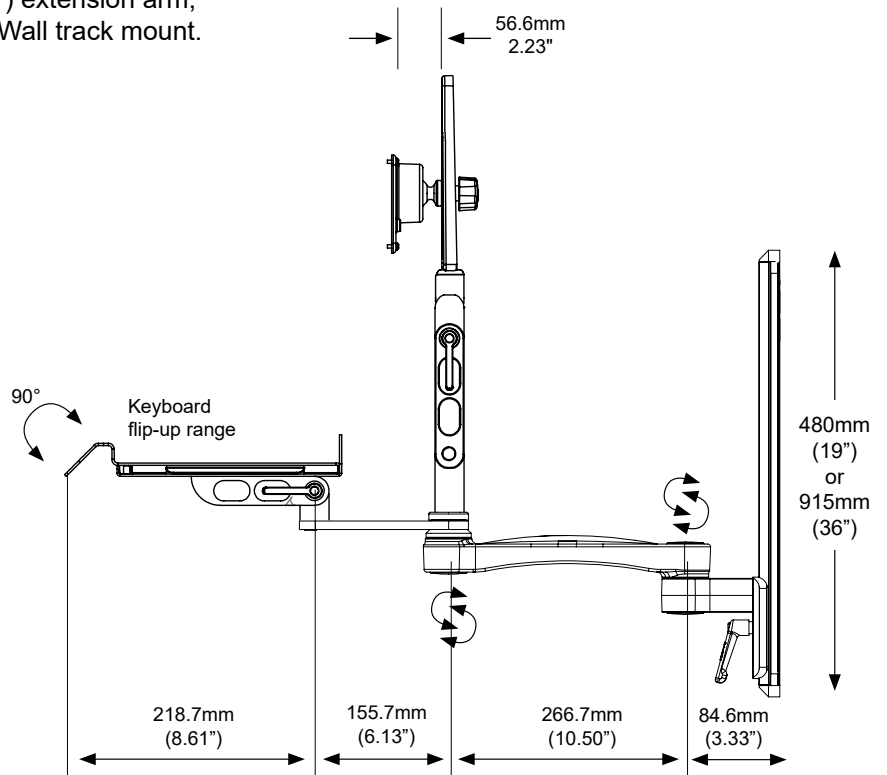

Ultra 510: single 280mm (11") extension arm,
480mm (19") / 915mm (36") Wall track mount.