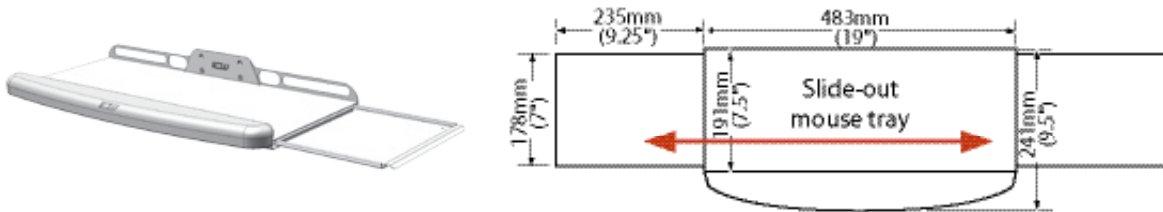

Ultra keyboard and flip up keyboard and mouse tray.