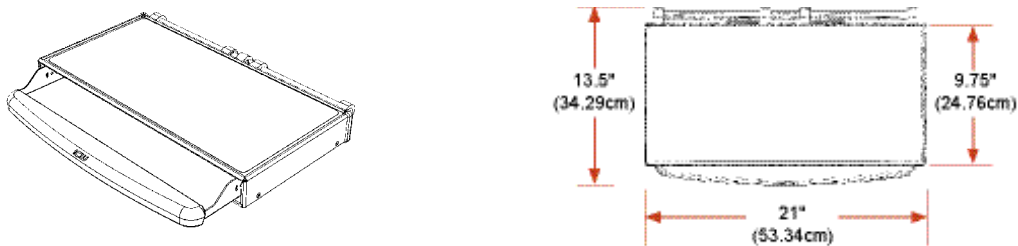

Monitor and keyboard folds
to within 200mm.

Finishes

Ultra keyboard and flip up keyboard and mouse tray.

Ultra composite flip up keyboard and mouse tray.

Ultra flip up 12" wide mini keyboard.

Worksurface Tray