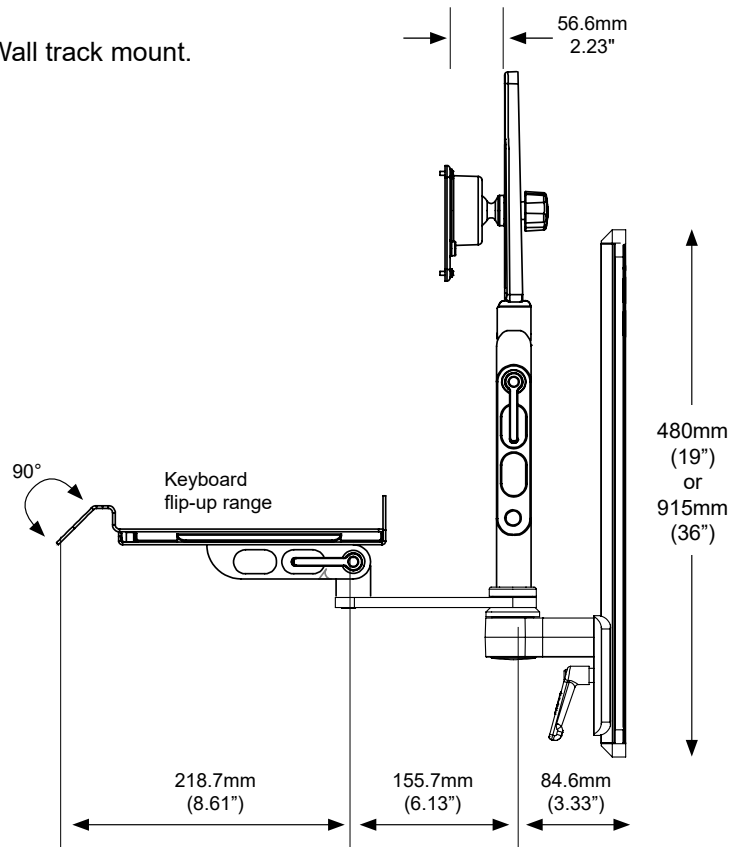

EMUL510-T50-KUW-A2-QG Ultra 510 Wall Mount
1270mm (50") Wall Track
Dual 280mm (11") Arm
Worksurface Tray
Light Grey finish

EMUL510-T50-KUW-A2-TB Ultra 510 Wall Mount
1270mm (50") Wall Track
Dual 280mm (11") Arm
Worksurface Tray
Black finish

EMUL510-T50-KUS-A2-MW Ultra 510 Wall Mount
1270mm (50") Wall Track
Dual 280mm (11") Arm
Surface Tray
Medical White finish

EMUL510-T50-KUS-A2-QG Ultra 510 Wall Mount
1270mm (50") Wall Track
Dual 280mm (11") Arm
Surface Tray
Light Grey finish

Ultra 510: compact.
480mm (19") / 915mm (36") Wall track mount.

Ultra 510: single 280mm (11") extension arm,
480mm (19") / 915mm (36") Wall track mount.

Ultra 510: 2 x 280mm (11") extension arms,
480mm (19") / 915mm (36") Wall track mount.