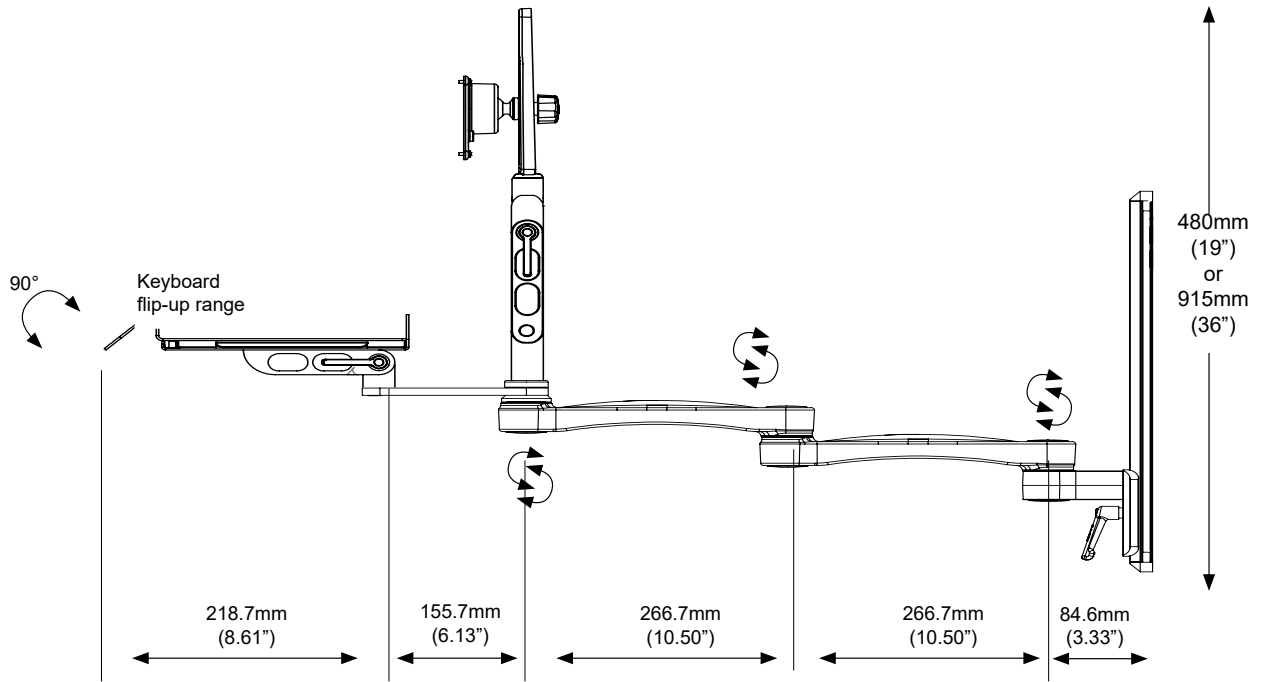

EMUL510-T50-KUS-A2-MW Ultra 510 Wall Mount
1270mm (50") Wall Track
Dual 280mm (11") Arm
Surface Tray
Medical White finish

EMUL510-T50-KUS-A2-QG Ultra 510 Wall Mount
1270mm (50") Wall Track
Dual 280mm (11") Arm
Surface Tray
Light Grey finish

Ultra 510: compact.
480mm (19") / 915mm (36") Wall track mount.

Ultra 510: single 280mm (11") extension arm,
480mm (19") / 915mm (36") Wall track mount.

Ultra 510: 2 x 280mm (11") extension arms,
480mm (19") / 915mm (36") Wall track mount.