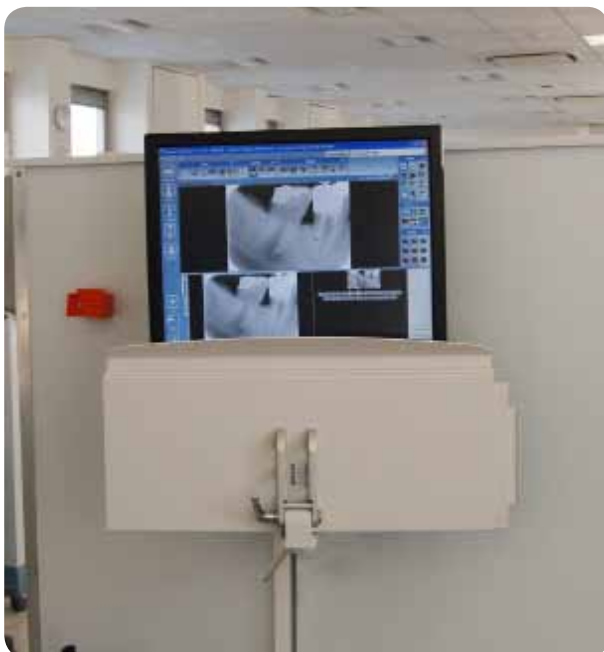

provides smooth motion and longevity. Monitor and keyboard are fully height adjustable within the length of the wall track.

All Ultra 510 LCD monitor mounting solutions are hand assembled and engineered to highest specifications to ensure product quality. This makes them ideal in medical (including dental) environments.

see it your way...

T +44 (0)1252 333326 F +44 (0)1252 330006
E sales@ergomounts.co.uk

www.ergomounts.co.uk www.medicalmounts.co.uk

* monitor and CPU holder not included

- Durable, high quality, adjustable mount for LCD monitor, keyboard and mice.
- Extends up to 600mm from the wall.
- Supplied with a 480mm (19") or 915mm (36") Wall Track Mount.
- Can be cleaned with hospital grade cleaning solutions up to 10,000 parts bleach per 1,000,000.
- Provides 45° forwards and backwards tilt and +/-90° swivel.
- Supplied with 75mm x 75mm and 100mm x 100mm VESA interface plates.
- Alternative fitting options include; wall, desk, pole and radius.
- Optional extras include dedicated mouse pad, gel wrist rest and bar code scanners.

Specifications

Arm Ext.:	600mm
Monitor Height Adjust	150mm + wall track
Tilt Adjustment:	+/-45°
Monitor Swivel	+/-90°
Monitor Orientation	Landscape to portrait
Colour	Black, medical white or grey
Touch Screen Stable	No
Keyboard and Mouse Tray	Available
Max Monitor Weight	8.16kg
Product Warranty	3 Years