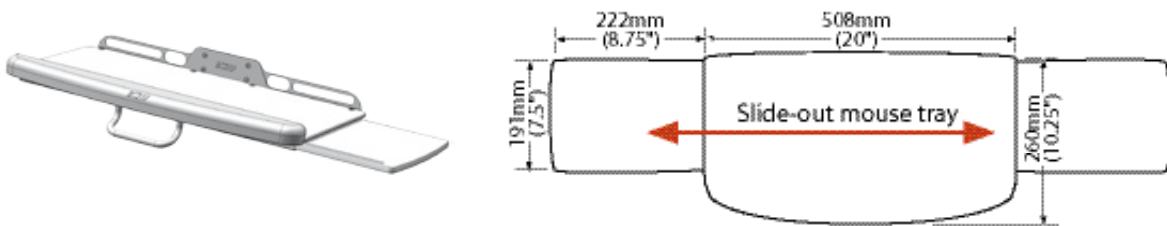

Ultra 510: compact.
480mm (19") / 915mm (36") Wall track mount.

Ultra 510: single 280mm (11") extension arm,
480mm (19") / 915mm (36") Wall track mount.

Ultra 510: 2 x 280mm (11") extension arms,
480mm (19") / 915mm (36") Wall track mount.

Monitor and keyboard folds
to within 200mm.

Finishes

Ultra keyboard and flip up keyboard and mouse tray.

Ultra composite flip up keyboard and mouse tray.

Ultra flip up 12" wide mini keyboard.

Worksurface Tray