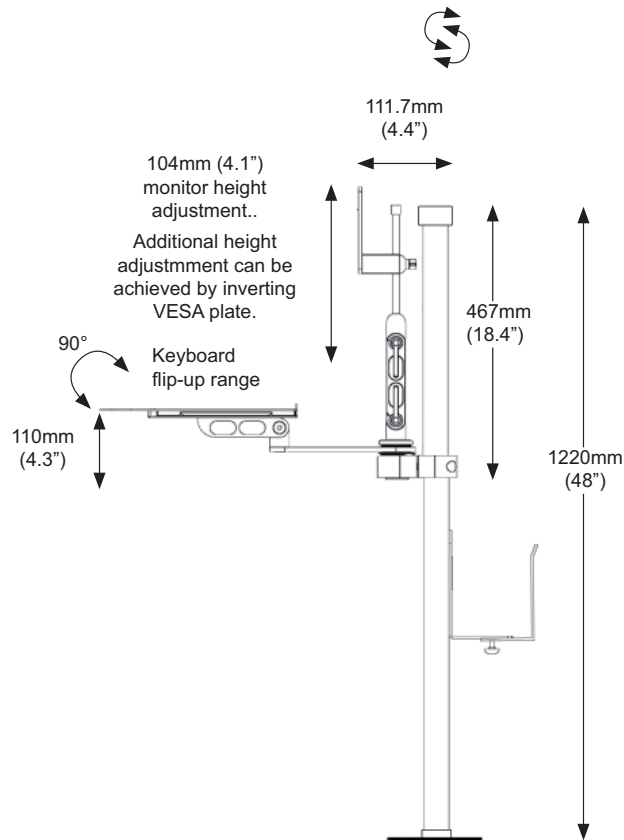

Part Number	Description
	EMBICWMPAD	Mouse pad. 177mm - 222mm (7" - 8.75")

	EMSCANBRK-MW	Scanner bracket. White finish.
	EMSCANBRK-QG	Scanner bracket. Light grey finish.
	EMSCANBRK-TB	Scanner bracket. Black finish.

Ultra 510 1.22 metre (48") tall floor mounted computer workstation: compact