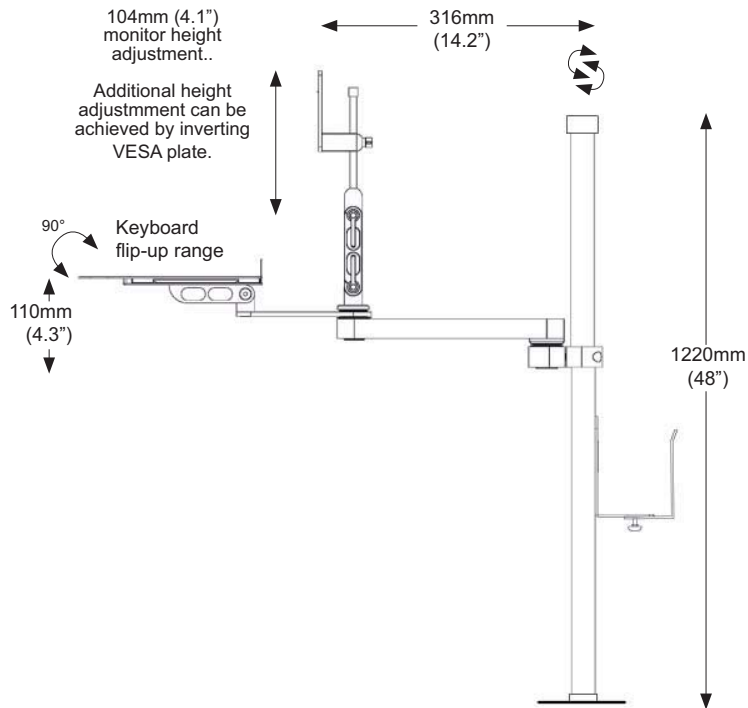

**Ultra 510 1.22 metre (48") tall floor mounted computer workstation:
single 280mm (11") extension arm**