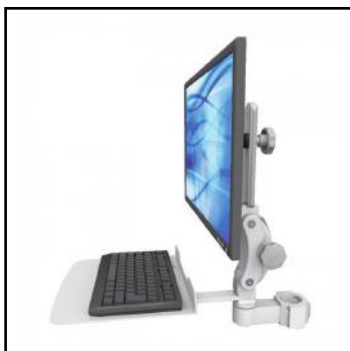

EMUL550-P17-KU12F-MW

1.75" Diameter Pole Mount
Ultra Attachment
Mini Flat Keyboard Tray
Compact
Medical White

EMUL550-P17-KU12F-QG

1.75" Diameter Pole Mount
Ultra Attachment
Mini Flat Keyboard Tray
Compact
Light Grey

EMUL550-P17-KU12F-TB

1.75" Diameter Pole Mount
Ultra Attachment
Mini Flat Keyboard Tray
Compact
Black