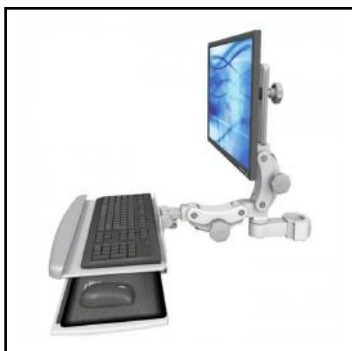

EMUL550-P2-KPC-MW

2" Diameter Pole Mount
Paralink Attachment
Composite Keyboard Tray
Compact
Medical White

EMUL550-P2-KPC-QG

2" Diameter Pole Mount
Paralink Attachment
Composite Keyboard Tray
Compact
Light Grey

EMUL550-P2-KPC-TB

2" Diameter Pole Mount
Paralink Attachment
Composite Keyboard Tray
Compact
Black