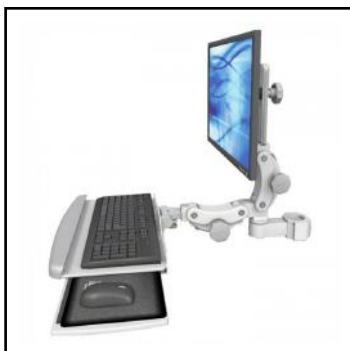

EMUL550-P15-KPC-MW

1.5" Diameter Pole Mount
Paralink Attachment
Composite Keyboard Tray
Compact
Medical White

EMUL550-P15-KPC-QG

1.5" Diameter Pole Mount
Paralink Attachment
Composite Keyboard Tray
Compact
Light Grey

EMUL550-P15-KPC-TB

1.5" Diameter Pole Mount
Paralink Attachment
Composite Keyboard Tray
Compact
Black