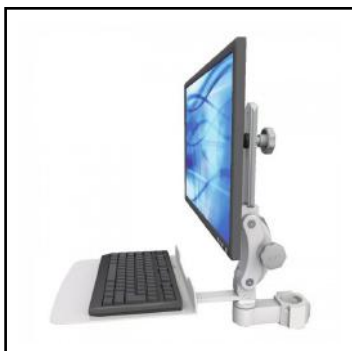

EMUL550-P15-KU12F-MW

1.5" Diameter Pole Mount
Ultra Attachment
Mini Flat Keyboard Tray
Compact
Medical White

EMUL550-P15-KU12F-QG

1.5" Diameter Pole Mount
Ultra Attachment
Mini Flat Keyboard Tray
Compact
Light Grey

EMUL550-P15-KU12F-TB

1.5" Diameter Pole Mount
Ultra Attachment
Mini Flat Keyboard Tray
Compact
Black