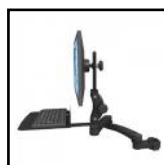

EMUL550-P17-KU12F-A2-QG

1.75" Diameter Pole Mount
Ultra Attachment
Mini Flat Keyboard Tray
Long Reach
Light Grey

EMUL550-P17-KU12F-A2-TB

1.75" Diameter Pole Mount
Ultra Attachment
Mini Flat Keyboard Tray
Long Reach
Black