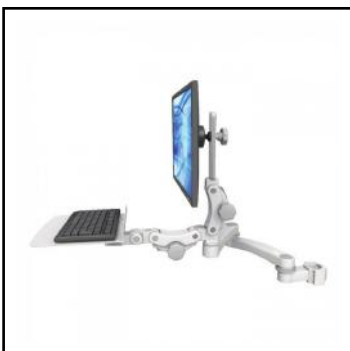

EMUL550-P15-KP12F-A2-MW

1.5" Diameter Pole Mount
Paralink Attachment
Mini Flat Keyboard Tray
Long Reach
Medical White

EMUL550-P15-KP12F-A2-QG

1.5" Diameter Pole Mount
Paralink Attachment
Mini Flat Keyboard Tray
Long Reach
Light Grey

EMUL550-P15-KP12F-A2-TB

1.5" Diameter Pole Mount
Paralink Attachment
Mini Flat Keyboard Tray
Long Reach
Black