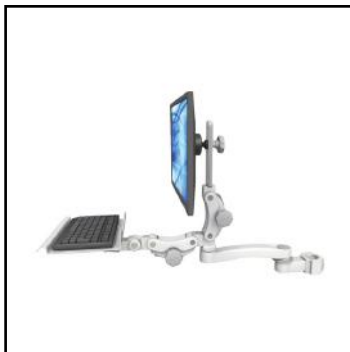

EMUL550-P17-KP12-A1-MW

1.75" Diameter Pole Mount
Paralink Attachment
Mini Keyboard Tray
Extended
Medical White

EMUL550-P17-KP12-A1-QG

1.75" Diameter Pole Mount
Paralink Attachment
Mini Keyboard Tray
Extended
Light Grey

EMUL550-P17-KP12-A1-TB

1.75" Diameter Pole Mount
Paralink Attachment
Mini Keyboard Tray
Extended
Black