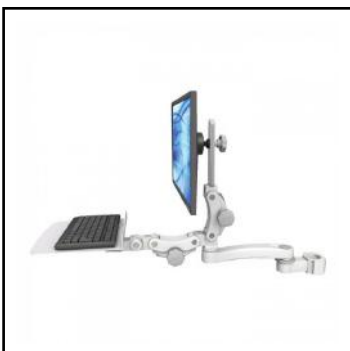

EMUL550-P15-KP12F-A1-MW

1.5" Diameter Pole Mount
Paralink Attachment
Mini Flat Keyboard Tray
Extended
Medical White

EMUL550-P15-KP12F-A1-QG

1.5" Diameter Pole Mount
Paralink Attachment
Mini Flat Keyboard Tray
Extended
Light Grey

EMUL550-P15-KP12F-A1-TB

1.5" Diameter Pole Mount
Paralink Attachment
Mini Flat Keyboard Tray
Extended
Black