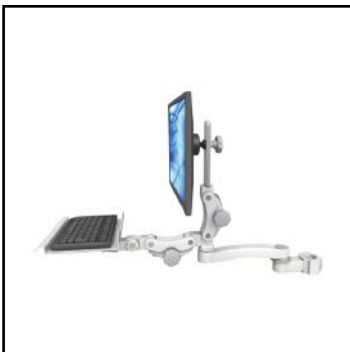

EMUL550-P15-KP12-A1-MW

1.5" Diameter Pole Mount
Paralink Attachment
Mini Keyboard Tray
Extended
Medical White

EMUL550-P15-KP12-A1-QG

1.5" Diameter Pole Mount
Paralink Attachment
Mini Keyboard Tray
Extended
Light Grey

EMUL550-P15-KP12-A1-TB

1.5" Diameter Pole Mount
Paralink Attachment
Mini Keyboard Tray
Extended
Black