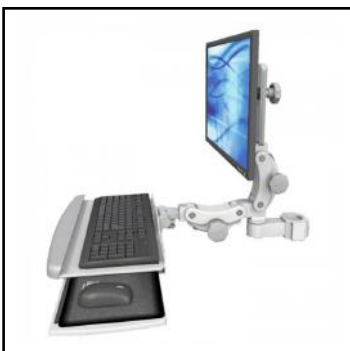

EMUL550-P17-KPC-MW

1.75" Diameter Pole Mount
Paralink Attachment
Composite Keyboard Tray
Compact
Medical White

EMUL550-P17-KPC-QG

1.75" Diameter Pole Mount
Paralink Attachment
Composite Keyboard Tray
Compact
Light Grey

EMUL550-P17-KPC-TB

1.75" Diameter Pole Mount
Paralink Attachment
Composite Keyboard Tray
Compact
Black