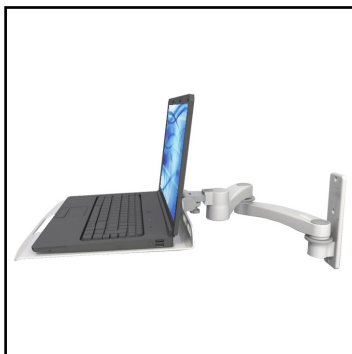

The ErgoMounts Ultra Series Laptop Wall Mount is the ideal medical grade mounting solution for when equipment needs to be portable but also have an ergonomic base of operations. This mount is not only in use by a number of leading NHS Trust's but is also often retrofitted onto machinery for the manufacturing and industrial sectors. This mount offers +/-180° of swivel around the wall mount and the tray can then swivel a further 90° independently. The laptop tray measures 33cm wide by 28cm deep. When not in use the tray can be folded up for storage. This product is made of out billet Aluminium and is powder coated to produce a durable, lasting finish.

EMLTU-W2-MW

Ultra Laptop Mount
Compact Wall Mount
Medical White

EMLTU-W2-QG

Ultra Laptop Mount
Compact Wall Mount
Light Grey

EMLTU-W2-TB

Ultra Laptop Mount
Compact Wall Mount
Black

EMLTU-W2-A1-MW

Ultra Laptop Mount
Extended (280mm) Wall Mount
Medical White

EMLTU-W2-A1-QG

Ultra Laptop Mount
Extended (280mm) Wall Mount
Light Grey

EMLTU-W2-A1-TB

Ultra Laptop Mount
Extended (280mm) Wall Mount
Black

EMLTU-W3-A2-MW

Ultra Laptop Mount
Extended (2 x 280mm) Wall Mount
Medical White