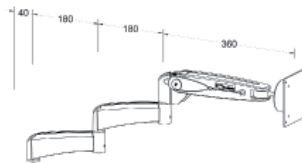

EMVP602S-PM50	VisionPro 600 double extended gas assisted LCD arm, 50mm pole clamp. Silver finish.
EMVP602B-PM50	VisionPro 600 double extended gas assisted LCD arm, 50mm pole clamp. Black finish.