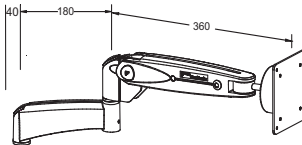

EMVP601S-PM50	VisionPro 600 extended gas assisted LCD arm, 50mm pole clamp. Silver finish.
EMVP601B-PM50	VisionPro 600 extended gas assisted LCD arm, 50mm pole clamp. Black finish.