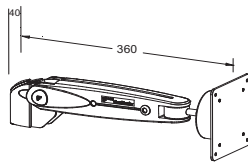

Available in pole mount fitting, compact (360mm max reach), extended (540 max reach) or double extended (720mm max reach).

Available in black or silver finish.

- Provides up to 360mm/540mm/720mm (14.1"/21.2"/28.3") reach,
- Compact, extended or double extended options.
- Cable managed on underside or each arm.
- Touch screen stable.
- Supports monitors up to 11kg.
- Available in a silver or black finish.
- Supplied with 75mm x75mm and 100mm x 100mm VESA interface plates.

### Specifications

Arm Ext.:	<b>0-360mm/580mm/720mm</b>
Monitor Height Adjust	<b>Yes</b>
Tilt Adjustment:	<b>+/-57°</b>
Monitor Swivel	<b>+/-57°</b>
Monitor Orientation	<b>Landscape to Portrait</b>
Colour	<b>Silver or black</b>
Touch Screen Stable	<b>Yes</b>
Keyboard and Mouse Tray	<b>No</b>
Max Monitor Weight	<b>11kg</b>
Product Warranty	<b>1 Year</b>

L/P

Black or Silver

Yes

No

11kg

1 Year

75x75mm  
100x100mm

see it your way...