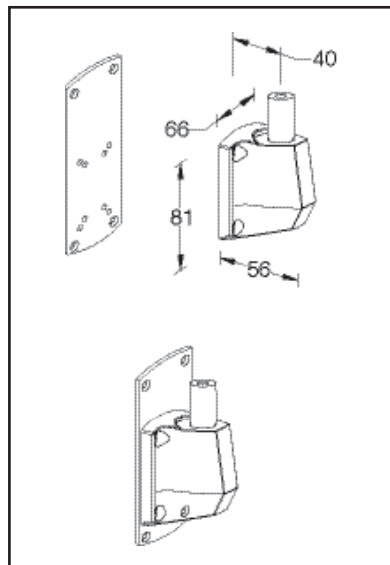

Wall Mount

ErgoMounts Limited
Unit 10
Pegasus Court
North Lane
Aldershot
Hampshire
GU12 4QP

T +44 (0)1252 333326
F +44 (0)1252 330006

www.ergomounts.co.uk