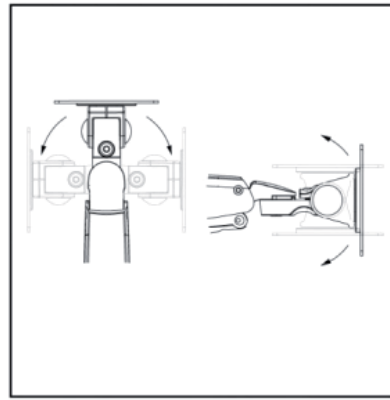

Range of Motions