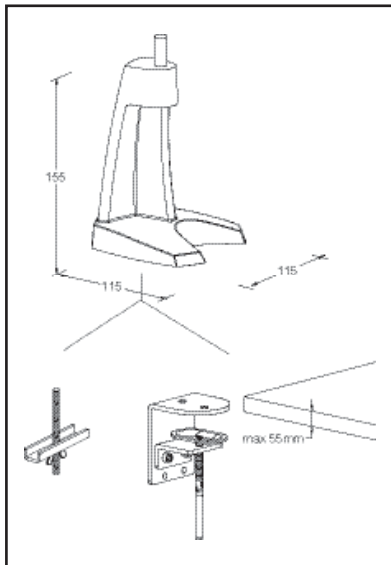

Range of Motions

Desk Mount

Wall Mount

ErgoMounts Limited
Unit 10
Pegasus Court
North Lane
Aldershot
Hampshire
GU12 4QP

T +44 (0)1252 333326
F +44 (0)1252 330006

www.ergomounts.co.uk

See it your way...