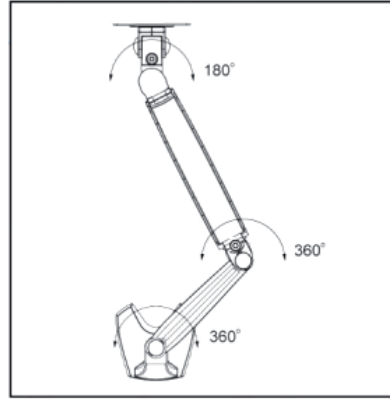

Range of Motions