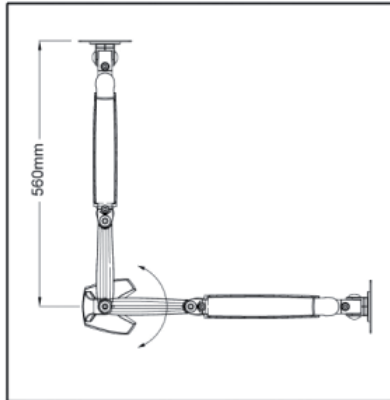

Range of Motions