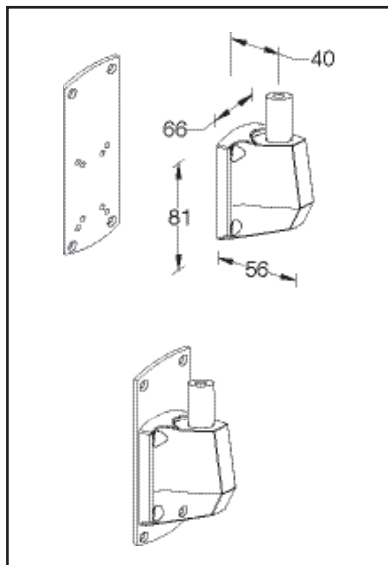

Wall Mount

ErgoMounts Limited
Unit 10
Pegasus Court
North Lane
Aldershot
Hampshire
GU12 4QP

T +44 (0)1252 333326
F +44 (0)1252 330006

www.ergomounts.co.uk