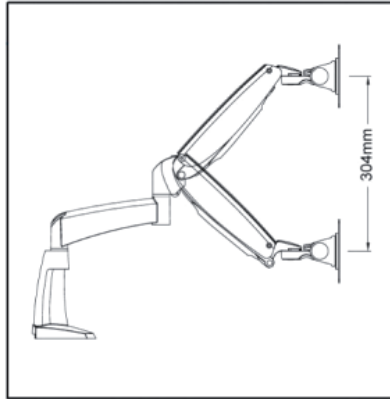

Range of Motions