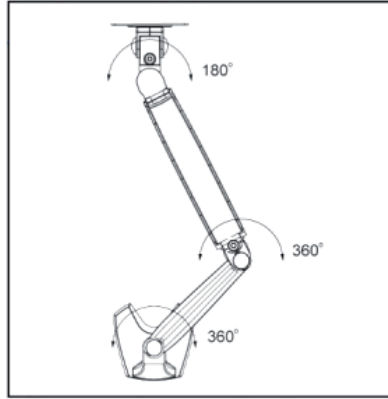

Range of Motions