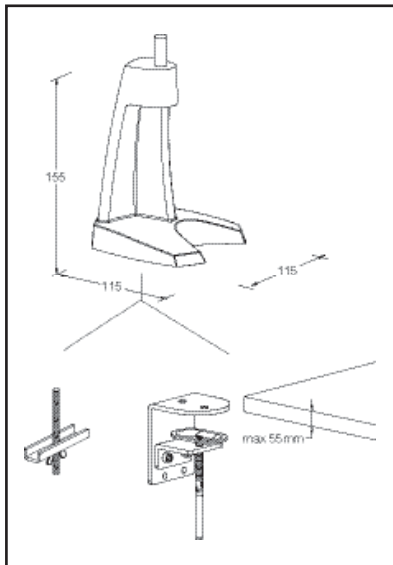

Range of Motions

Desk Mount

Wall Mount

ErgoMounts Limited
Unit 10
Pegasus Court
North Lane
Aldershot
Hampshire
GU12 4QP

T +44 (0)1252 333326
F +44 (0)1252 330006

www.ergomounts.co.uk

See it your way...