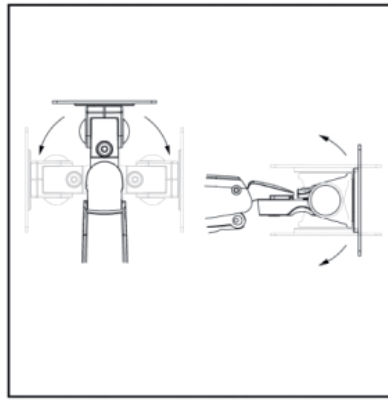

Range of Motions