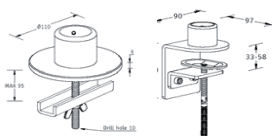

8 Way Mount **EMVP324 ##**
 Monitors supported **8**
 Max monitor width **485mm (515mm with optional EMVP3-VESAEXT)**
 Touch screen stable **No**
 Max Stand Capacity **91.2kg**

Part Number	Description
EMVP324 FS	VisionPro 324. 8 Way LCD monitor support, (4 below, 4 above), 710mm (28") pole, free standing base. Black finish.
EMVP324 DC	VisionPro 324. 8 Way LCD monitor support, (4 below, 4 above), 710mm (28") pole, desk clamp fitting. Black finish.
EMVP324 TD	VisionPro 324. 8 Way LCD monitor support, (4 below, 4 above), 710mm (28") pole, bolt through desk fitting. Black finish.

EMVP3-VESA EXT Set of 2 offset VESA extension plates to extend the maximum monitor width on triple horizontal configurations to 515mm per monitor.

Free Standing Base 450mm x 330mm x 6mm
 Weight 4kg
 Finish Black