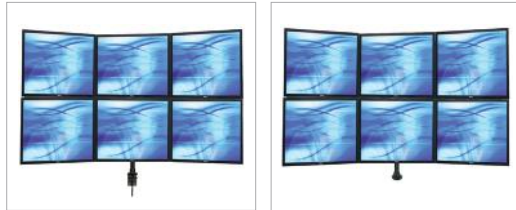

6 Way Mount   **EMVP323 ##**
Monitors supported   **6**
Max monitor width   **435mm (515mm with optional EMVP3-VESAEXT)**
Touch screen stable   **No**
Max Stand Capacity   **68.4kg**

Part Number	Description
EMVP323 FS	VisionPro 323. 6 Way LCD monitor support, (3 below, 3 above), 710mm (28") pole, free standing base. Black finish.
EMVP323 DC	VisionPro 323. 6 Way LCD monitor support, (3 below, 3 above), 710mm (28") pole, desk clamp fitting. Black finish.
EMVP323 TD	VisionPro 323. 6 Way LCD monitor support, (3 below, 3 above), 710mm (28") pole, bolt through desk fitting. Black finish.