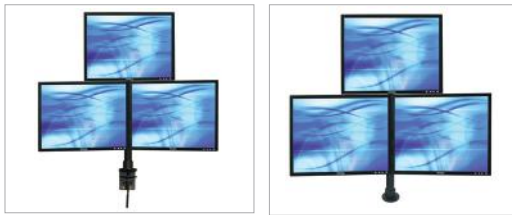

Triple Mount   **EMVP332 ##**
Monitors supported **3**
Max monitor width **540mm**
Touch screen stable **No**
Max Stand Capacity **34.2kg**

Part Number   **Description**
EMVP332 FS   VisionPro 332. Triple LCD monitor support, (2 below, 1 above), 355mm (14") pole, free standing base. Black finish.

EMVP332 DC   VisionPro 332. Triple LCD monitor support, (2 below, 1 above), 355mm (14") pole, desk clamp fitting. Black finish.

EMVP332 TD   VisionPro 332. Triple LCD monitor support, (2 below, 1 above), 355mm (14") pole, bolt through desk fitting. Black finish.