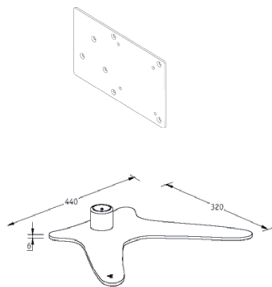

EMVP3-VESA EXT   Set of 2 offset VESA extension plates to extend the maximum monitor width on triple horizontal configurations to 515mm per monitor.

Free Standing Base   450mm x 330mm x 6mm
Weight   4kg
Finish   Black