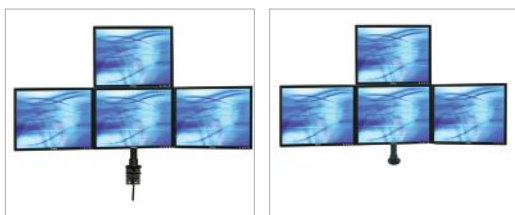

Quad Mount   **EMVP331 ##**
Monitors supported **4**
Max monitor width **435mm (515mm with optional EMVP3-VESAEXT)**
Touch screen stable **No**
Max Stand Capacity **45.6kg**

Part Number   **Description**
EMVP331 FS   VisionPro 331. Quad LCD monitor support, (3 below, 1 above), 710mm (28") pole, free standing base. Black finish.

EMVP331 DC   VisionPro 331. Quad LCD monitor support, (3 below, 1 above), 710mm (28") pole, desk clamp fitting. Black finish.

EMVP331 TD   VisionPro 331. Quad LCD monitor support, (3 below, 1 above), 710mm (28") pole, bolt through desk fitting. Black finish.