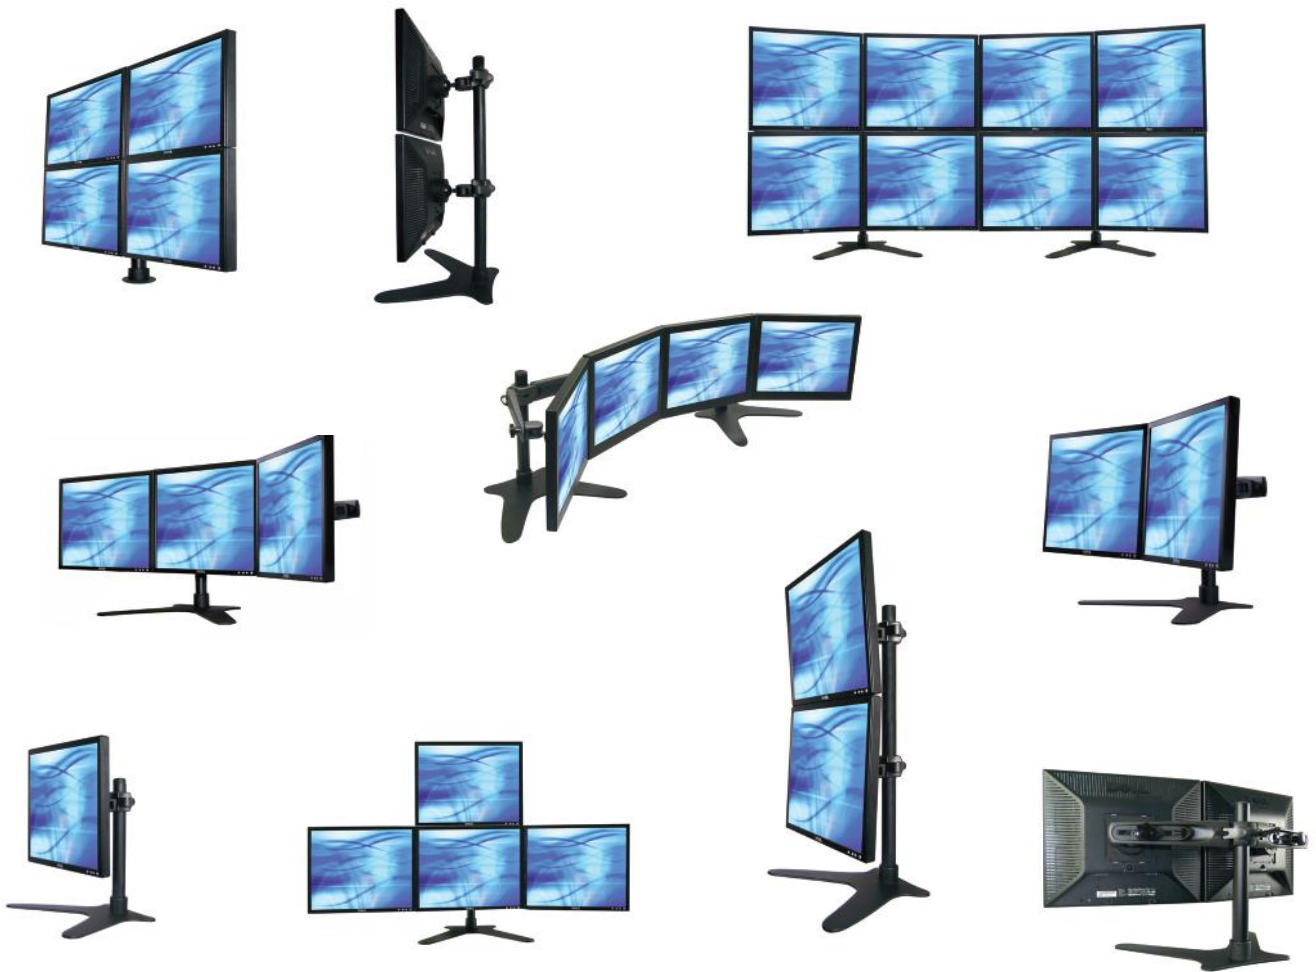

Single Mount   **EMVP311 ##**
Monitors supported **1**
Max monitor width **570mm**
Touch screen stable **Yes**
Max Stand Capacity **11.4kg**

Part Number   **Description**
EMVP311 FS   VisionPro 311. Single LCD monitor support, 355mm (14") pole, free stand-base. Black finish.

EMVP311 DC   VisionPro 311. Single LCD monitor support, 355mm (14") pole, desk fitting. Black finish.

EMVP311 TD   VisionPro 311. Single LCD monitor support, 355mm (14") pole, bolt through desk fitting. Black finish.